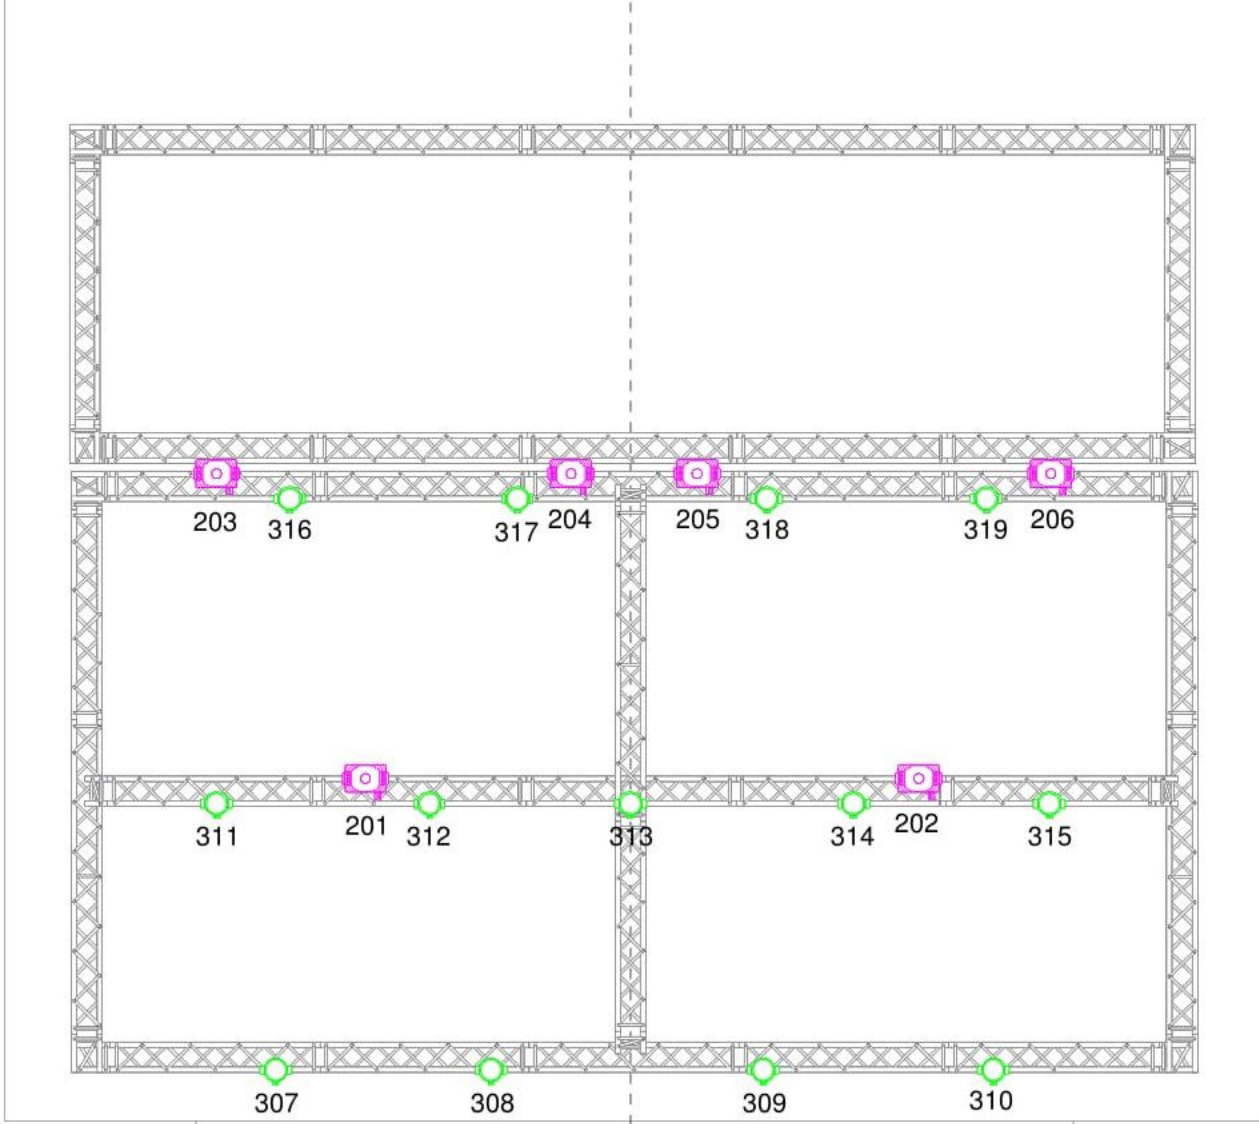

Prolyte H40V SQUARE, 2x Motorised Truss grid

Downstage truss: 10x5 meter (LX1, LX2 & LX3)

Uppstage truss: 10x2,5 meter (LX4, LX5 & LX6)

Front:

Motorised Pipe

Symbol	Name	Count	Fixture Options
	MAC Aura	19	Mode: Std.
	Robin DL7S Profile	4	Mode: 3
	Robin DL4X Spot	6	Mode: 1

Vasateatern Video

Projector:

1 Barco RLM W14

SCREEN:

1 Motorised 16x9/4x3 screen, 6m wide.

MONITOR:

1 Dell 23" Full HD 1920x1080

CONTROLE: